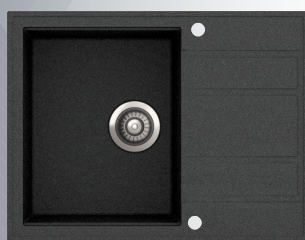

SET PALERMO

650×500×200 (Natura 20 plus), reverzibilan, crni, bež ili sivi, uključeno POP-UP sifon i kopče, element 500 mm

slavina Iza, crna, bež ili sivi,
visina slavine 350 mm, visina izljeva 230 mm

■ 6010051

362,89 €

■ 6010052

■ 6010053