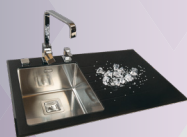

6 Sudoperi po širini elementa

40
cm

R LINE 860x540 1x
Katalog: 37