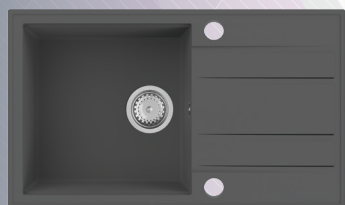

SET ROMA

780×460×200 (Natura 40 plus), reverzibilan, crni, bež ili sivi, uključeno POP-UP sifon i kopče, element 500 mm

slavina Iza, crna, bež ili sivi,
visina slavine 350 mm, visina izljeva 230 mm

■ 6010019

340,89 €

■ 6010020

■ 6010021